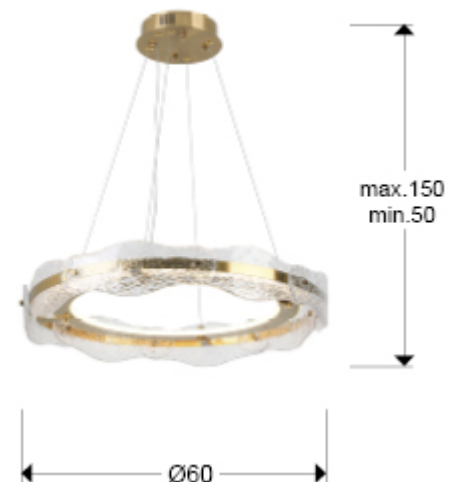

## Lira 294683D

Pendants

Lamp made of metal and aluminum, brushed gold finish. Diffuser of textured glass plates. Height adjustable. LED lighting 42W, 1800Lm, 3,000K. DIMMABLE

This product includes LED drivers with 0-10V or PWM dimming, a receiver and a radiofrequency remote control. To use it with a dimmer wall switch, use only dimmers of these two types. Any other type of dimming would damage the led driver.

### SIZES

Sizes: Ø 60.0 ↓ 10.0 cm  
Height when installed: 50.0/ max. 150.0 cm  
Weight: 6.0 Kg

### SIZES WITH PACKAGING

Weight: 8.5 Kg  
Volume: 0.0890m<sup>3</sup>  
Sizes: ↔ 68.0 ↓ 19.0 ↗ 69.0 cm

---